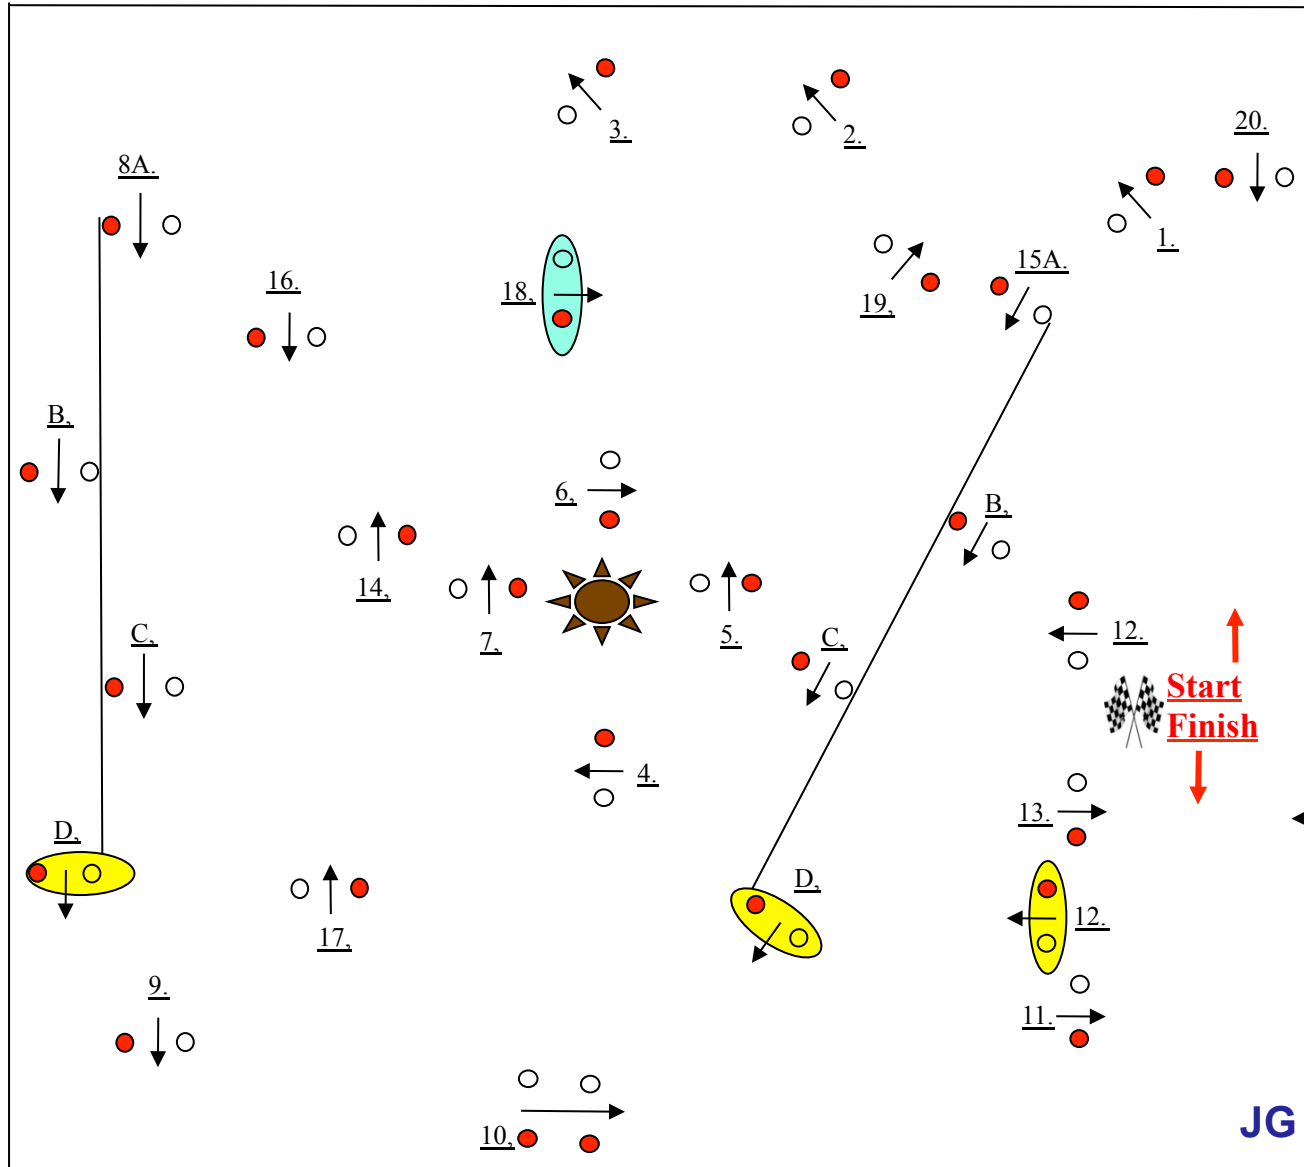

E.G.M. - S.G.M. Vaardigheid 7 juli 2018. Klasse L & M & Z.

B.V.
R.S.C. Manege
Meulendijks

PONY / HORSE SINGLE +
PONY PAIR
Speed: 2 _____ / 2 _____ m./min
Obstacles: 20

Length: _____ m.
Time Allowed: _____ - _____ sec.
Time Limit: _____ - _____ sec.

HORSE PAIR
Speed: 2 _____ / 2 _____ m./min.
Obstacles: 20

Length: _____ m
Time Allowed: _____ - _____ sec.
Time Limit: _____ - _____ sec.

PONY / HORSE TEAM
+ TANDEM
Speed: 2 _____ / 2 _____ m./min.
Obstacles: 20

Length: _____ m.
Time Allowed: _____ - _____ sec.
Time Limit: _____ - _____ sec.

Oxer : L = 2 m.
M / Z = 3 m.

Jury

In /
Uit

JG